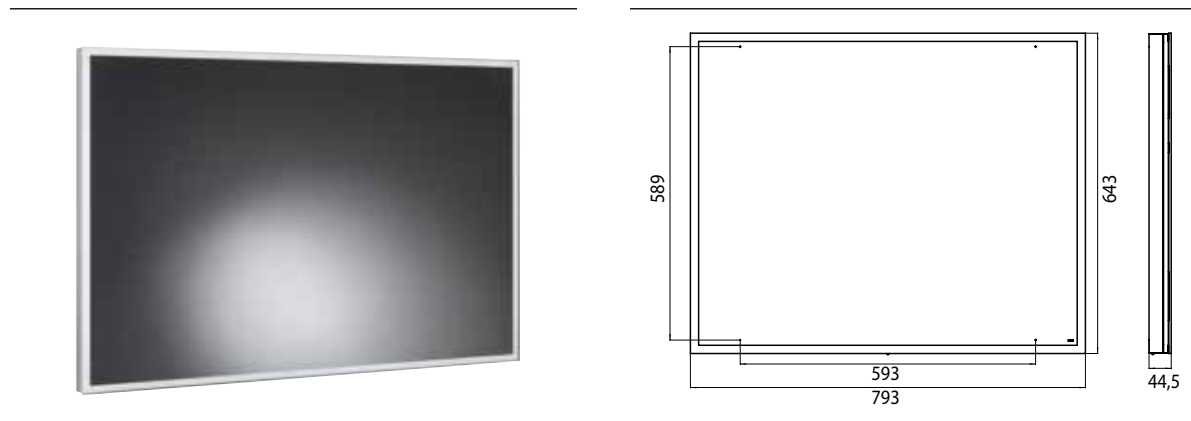

## LED-illuminated mirror Prestige, 793 x 643 mm cold-/warmwhite

**Art.No.9196 060 80**

circular LED-illumination with Touch-Sensor, lightness dimmable in 3 levels and luminous colour (cold: 6.000 K /warm: 3.000 K) continuously dimmable. energy efficiency grade: A-A++