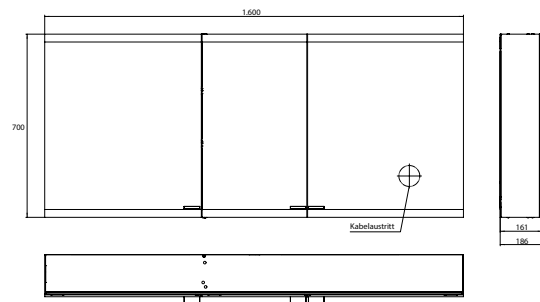

Illuminated mirror cabinet evo, 1.600 mm, 3 doors, wall-mounted version, IP 20 with light system, with heating area

Art.No.9397 070 08

with emco light system: operation of the functions On/Off, luminous intensity, light color (2.700 to 6.500 K) and scene (Cosmetic, Energizing, Relaxing) via App, Controller or directly at the touch-control panel. Connection of different light sources via Bluetooth. For detailed information about emco light system please check www.emco-bath.com. Without emco light system: 2 switches (brightness and luminous colour cold/warm continuously dimmable). Horizontal LED-lights with mirrored back panel, 2 continuously adjustable crystal glass shelves, 2 sockets, height: 700 mm, energy efficiency grade: A - A++