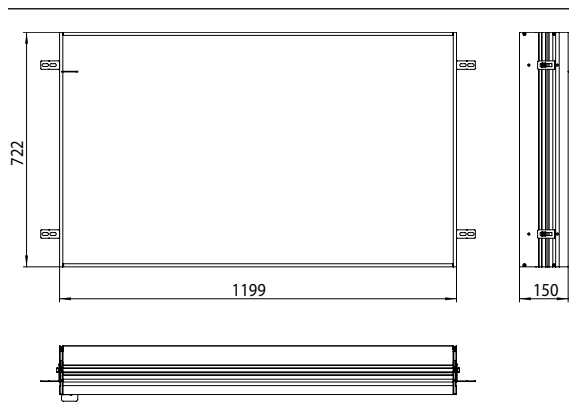

Built-in frame Built-in frame

Art.No.9497 000 17

for illuminated mirror cabinet prime 2, 1.200 mm