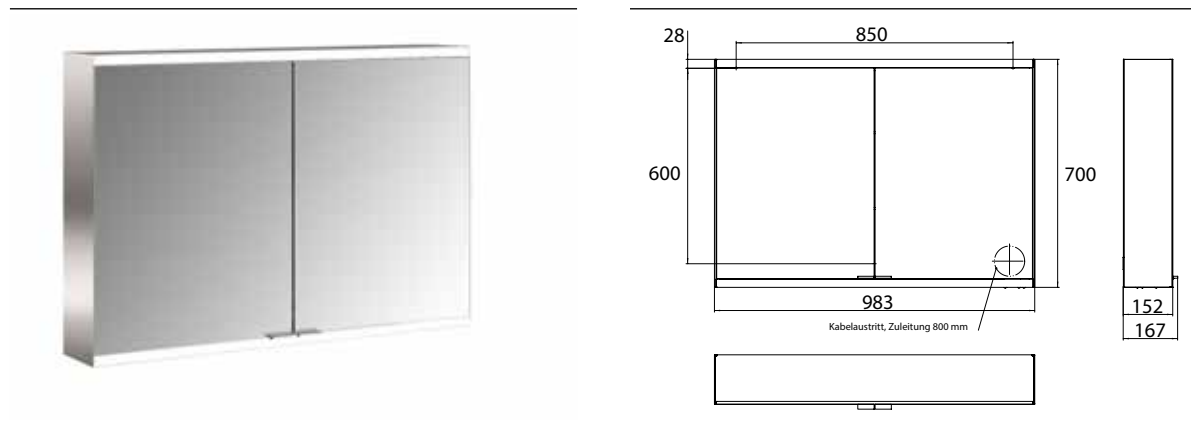

Illuminated mirror cabinet prime 2, 1.000 mm, 2 doors, wall-mounted version, IP 20 back panel mirror

Art.No.9497 050 45

with mirrored or white glass back panel, mirrored side panels, 2 continuously adjustable crystal glass shelves, 2 doors, 2 sockets and 1 switch, height: 700 mm, LED-lights (ca. 4.000 K), IP 20, energy efficiency grade: A - A++