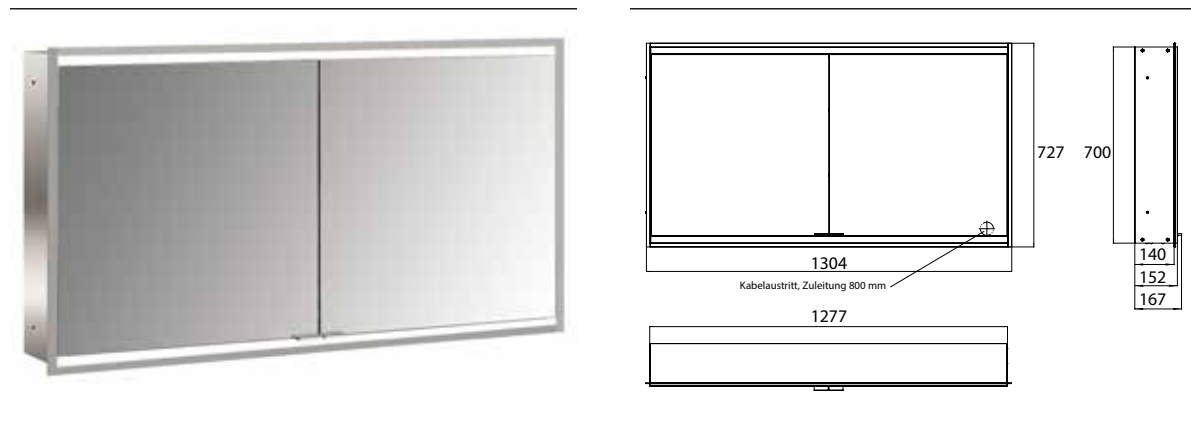

Illuminated mirror cabinet prime 2, 1.300 mm, 2 doors, built-in version, IP 20 back panel mirror

Art.No.9497 050 57

with mirrored or white glass back panel, 2 continuously adjustable crystal glass shelves, 2 doors, 2 sockets and 1 switch, height: 730 mm, LED-lights (ca. 4.000 K), IP 20, energy efficiency grade: A - A++