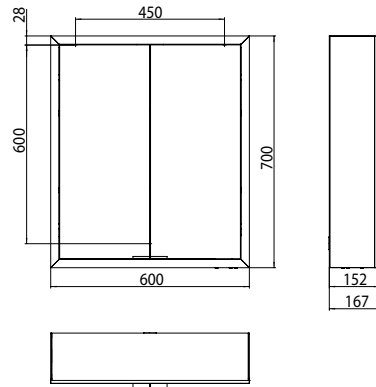

**Illuminated mirror cabinet prime, 600 mm, 2 doors, wall-mounted version, IP 20 back panel mirror**

**Art.No.9497 050 61**

with mirrored or white glass back panel, mirrored side panels, 2 continuously adjustable crystal glass shelves, 2 doors, 1 socket and 1 switch, height: 700 mm, LED-lights (ca. 4.000 K), IP 20, energy efficiency grade: A - A++