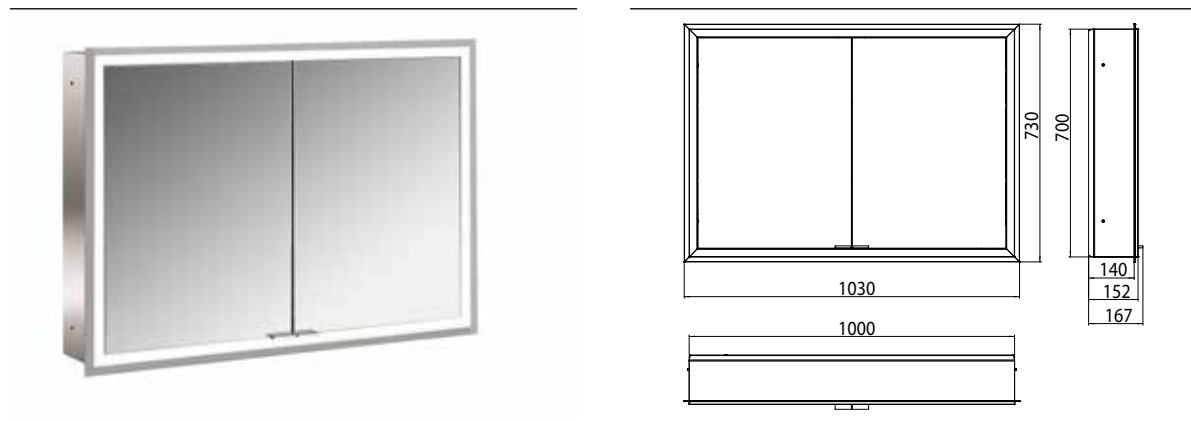

Illuminated mirror cabinet prime, 1.000 mm, 2 doors, built-in version, IP 20 back panel mirror

Art.No.9497 050 93

with mirrored or white glass back panel, 2 continuously adjustable crystal glass shelves, 2 doors, 2 sockets and 1 switch, height: 730 mm, surrounding LED-lights (ca. 4.000 K), IP 20, energy efficiency grade: A - A++