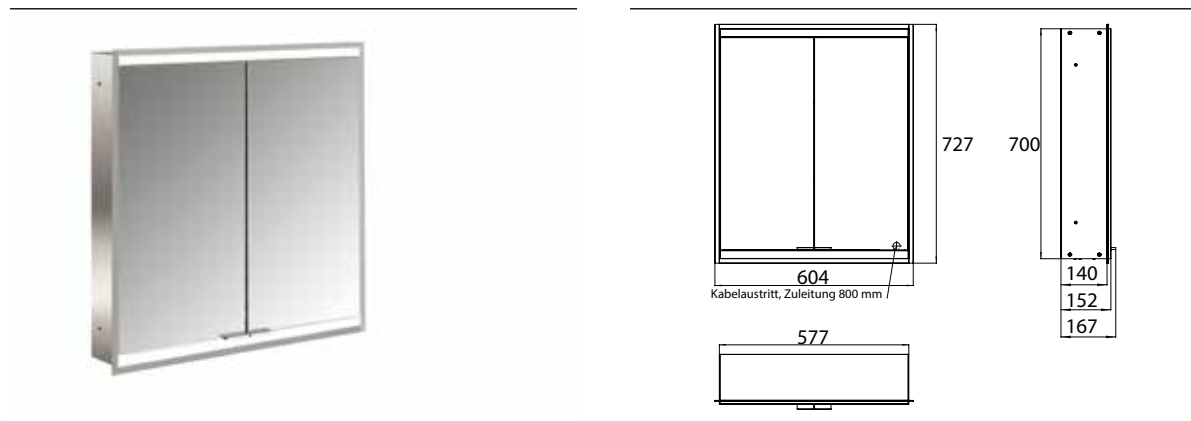

Illuminated mirror cabinet prime 2, 600 mm, 2 doors, built-in version, IP 20 white back panel

Art.No.9497 051 33

with mirrored or white glass back panel, 2 continuously adjustable crystal glass shelves, 2 doors, 1 socket and 1 switch, height: 730 mm, LED-lights (ca. 4.000 K), IP 20, energy efficiency grade: A - A++