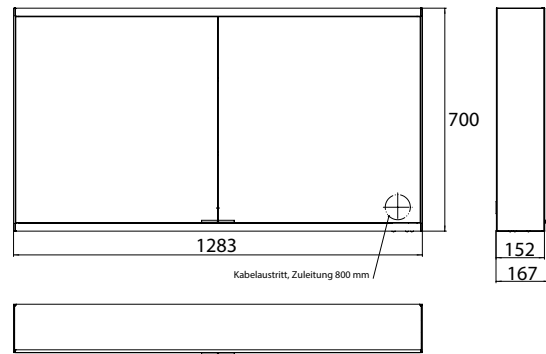

Illuminated mirror cabinet prime 2, 1.300 mm, 2 doors, wall-mounted version, IP 20 white back panel

Art.No.9497 051 47

with mirrored or white glass back panel, mirrored side panels, 2 continuously adjustable crystal glass shelves, 2 doors, 2 sockets and 1 switch, height: 700 mm, LED-lights (ca. 4.000 K), IP 20, energy efficiency grade: A - A++