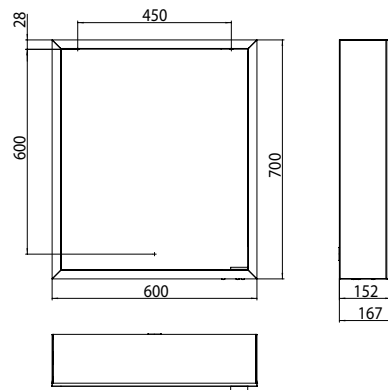

**Illuminated mirror cabinet prime, 600 mm, 1 door, wall-mounted version, IP 20 white back panel**

**Art.No.9497 051 59**

with mirrored or white glass back panel, mirrored side panels, 2 continuously adjustable crystal glass shelves, 1 door (door hinge left), 1 socket and 1 switch, height: 700 mm, surrounding LED-lights (ca. 4.000 K), IP 20, energy efficiency grade: A - A++