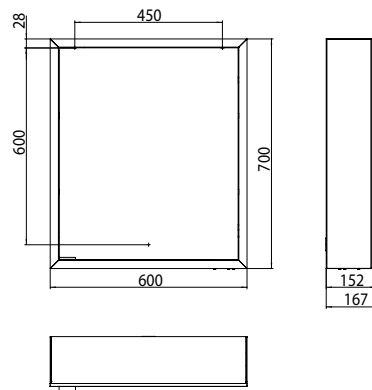

**Illuminated mirror cabinet prime, 600 mm, 1 door, wall-mounted version, IP 20 white back panel**

**Art.No.9497 051 60**

with mirrored or white glass back panel, mirrored side panels, 2 continuously adjustable crystal glass shelves, 1 door (door hinge right), 1 socket and 1 switch, height: 700 mm, LED-lights (ca. 4.000 K), IP 20, energy efficiency grade: A - A++