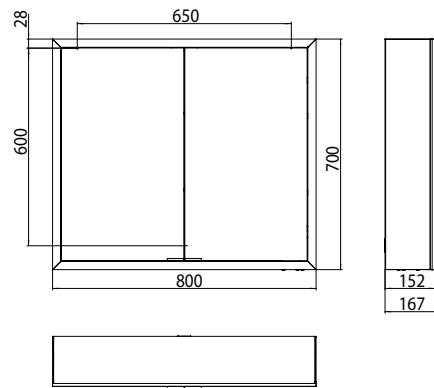

Illuminated mirror cabinet prime, 800 mm, 2 doors, wall-mounted version, IP 20 white back panel

Art.No.9497 051 62

with mirrored or white glass back panel, mirrored side panels, 2 continuously adjustable crystal glass shelves, 2 doors, 1 socket and 1 switch, height: 700 mm, LED-lights (ca. 4.000 K), IP 20, energy efficiency grade: A - A++