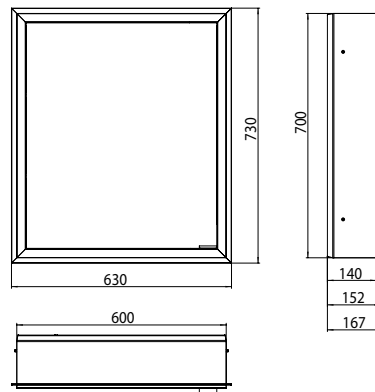

Illuminated mirror cabinet prime, 600 mm, 1 door, built-in version, IP 20 white back panel

Art.No.9497 051 69

with mirrored or white glass back panel, 2 continuously adjustable crystal glass shelves, 1 door (door hinge left), 1 socket and 1 switch, height: 730 mm, surrounding LED-lights (ca. 4.000 K), IP 20, energy efficiency grade: A - A++