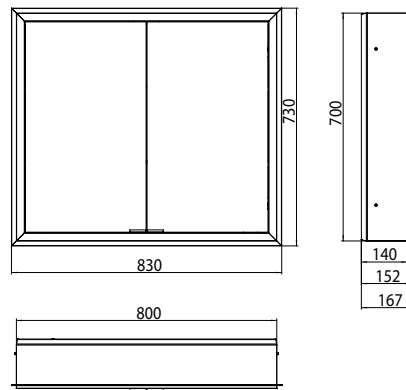

**Illuminated mirror cabinet prime, 800 mm, 2 doors, built-in version, IP 20 white back panel**

**Art.No.9497 051 72**

with mirrored or white glass back panel, 2 continuously adjustable crystal glass shelves, 2 doors, 1 socket and 1 switch, height: 730 mm, surrounding LED-lights (ca. 4.000 K), IP 20, energy efficiency grade: A - A++