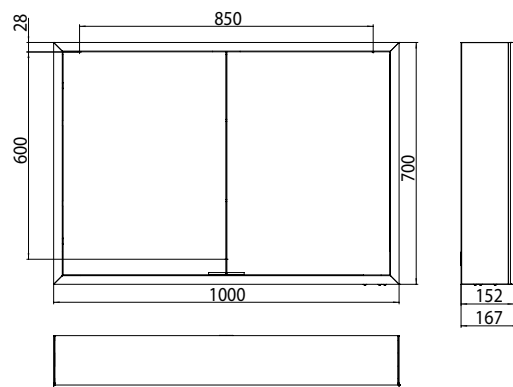

Illuminated mirror cabinet prime, 1.000 mm, 2 doors, wall-mounted version, IP 20 white back panel

Art.No.9497 051 83

with mirrored or white glass back panel, mirrored side panels, 2 continuously adjustable crystal glass shelves, 2 doors, 2 sockets and 1 switch, height: 700 mm, LED-lights (ca. 4.000 K), IP 20, energy efficiency grade: A - A++