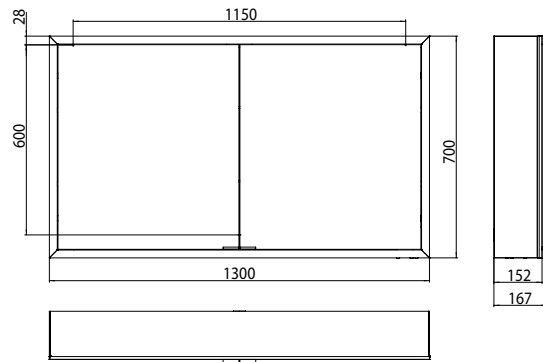

Illuminated mirror cabinet prime, 1.300 mm, 2 doors, wall-mounted version, IP 20 white back panel

Art.No.9497 051 85

with mirrored or white glass back panel, mirrored side panels, 2 continuously adjustable crystal glass shelves, 2 doors, 2 sockets and 1 switch, height: 700 mm, LED-lights (ca. 4.000 K), IP 20, energy efficiency grade: A - A++