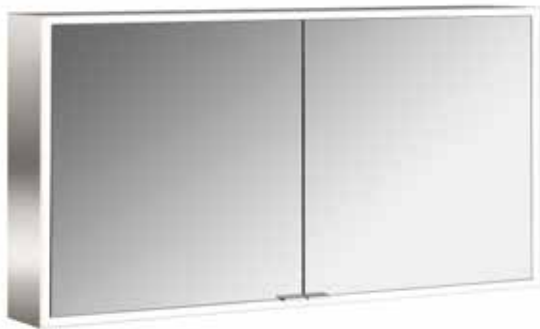

Illuminated mirror cabinet prime, 1.300 mm, 2 doors, wall-mounted version, IP 20 white back panel

Art.No.9497 051 85

with mirrored or white glass back panel, mirrored side panels, 2 continuously adjustable crystal glass shelves, 2 doors, 2 sockets and 1 switch, height: 700 mm, LED-lights (ca. 4.000 K), IP 20, energy efficiency grade: A - A++