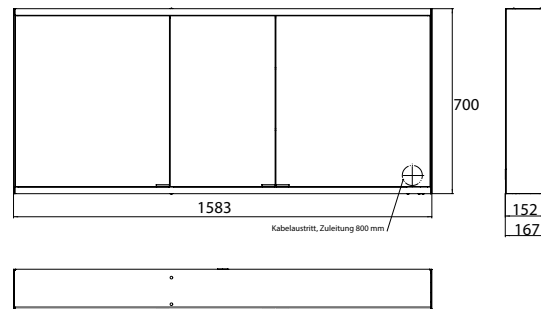

Illuminated mirror cabinet prime 2, 1.600 mm, 3 doors, wall-mounted version, IP 20 back panel mirror

Art.No.9497 060 48

with light-package, with mirrored or white glass back panel, mirrored side panels, 4 continuously adjustable crystal glass shelves, 3 doors, 2 sockets and 2 switches (brightness and luminous colour cold/warm continuously dimmable), height: 700 mm, LED-lights, IP 20, energy efficiency grade: A - A++