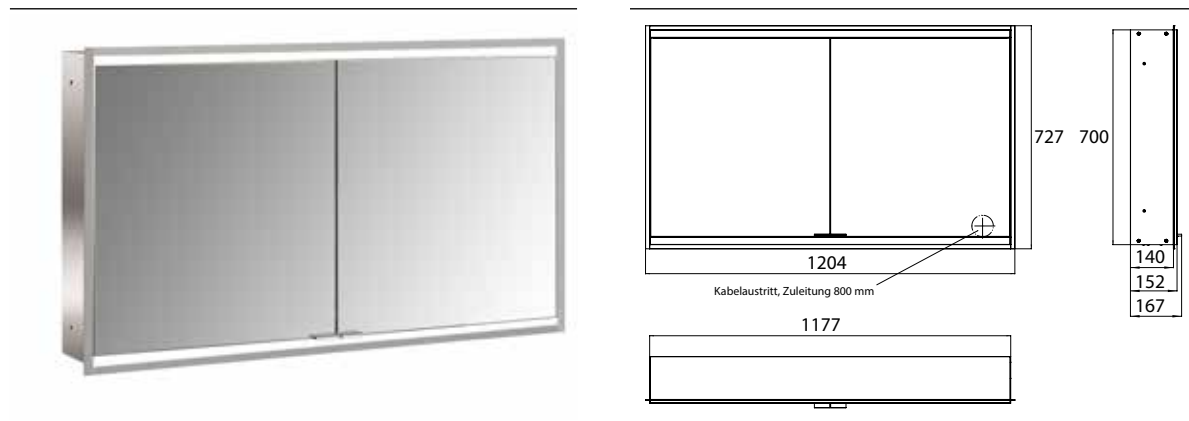

Illuminated mirror cabinet prime 2, 1.200 mm, 2 doors, built-in version, IP 20 back panel mirror

Art.No.9497 060 56

with light-package, with mirrored or white glass back panel, 2 continuously adjustable crystal glass shelves, 2 doors, 2 sockets and 2 switches (brightness and luminous colour cold/warm continuously dimmable), height: 730 mm, LED-lights, IP 20, energy efficiency grade: A - A++