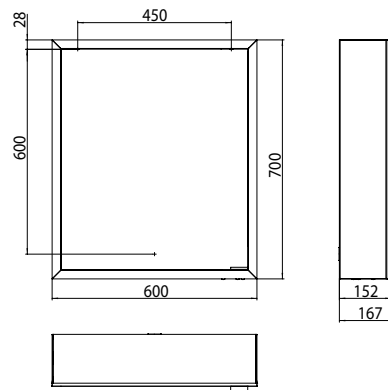

Illuminated mirror cabinet prime, 600 mm, 1 door, wall-mounted version, IP 20 back panel mirror

Art.No.9497 060 59

with light-package, with mirrored or white glass back panel, mirrored side panels, 2 continuously adjustable crystal glass shelves, 1 door (door hinge left), 1 socket and 2 switches (brightness and luminous colour cold/warm continuously dimmable), height: 700 mm, surrounding LED-lights, IP 20, energy efficiency grade: A - A++