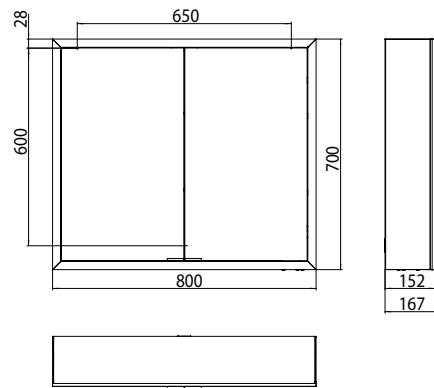

Illuminated mirror cabinet prime, 800 mm, 2 doors, wall-mounted version, IP 20 back panel mirror

Art.No.9497 060 62

with light-package, with mirrored or white glass back panel, mirrored side panels, 2 continuously adjustable crystal glass shelves, 2 doors, 1 socket and 2 switches (brightness and luminous colour cold/warm continuously dimmable), height: 700 mm, surrounding LED-lights, IP 20, energy efficiency grade: A - A++