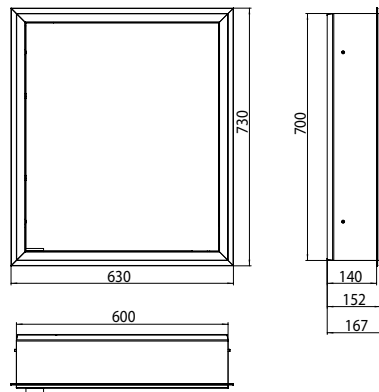

**Illuminated mirror cabinet prime, 600 mm, 1 door, built-in version, IP 20 back panel mirror**

**Art.No.9497 060 70**

with light-package, with mirrored or white glass back panel, 2 continuously adjustable crystal glass shelves, 1 door (door hinge right), 1 socket and 2 switches (brightness and luminous colour cold/warm continuously dimmable), height: 730 mm, surrounding LED-lights, IP 20, energy efficiency grade: A - A++