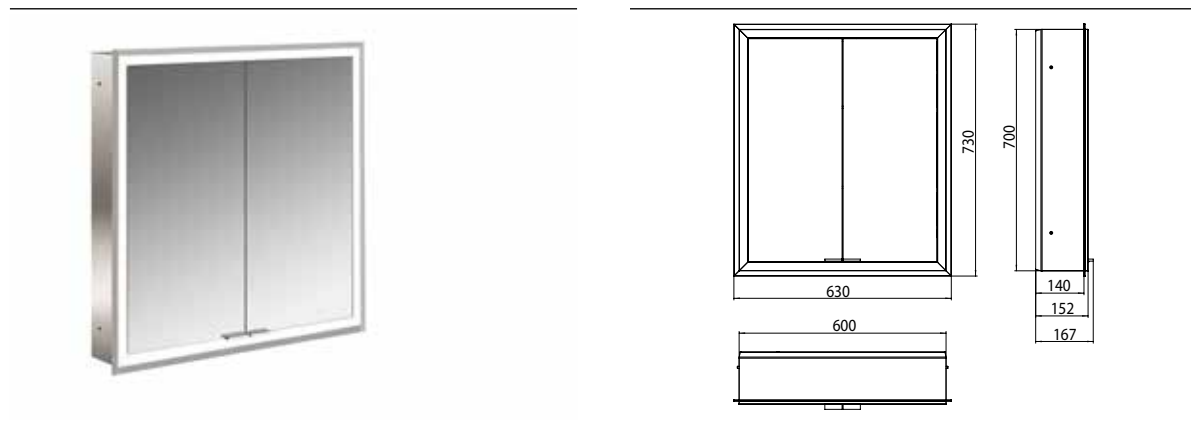

Illuminated mirror cabinet prime, 600 mm, 2 doors, built-in version, IP 20 back panel mirror

Art.No.9497 060 71

with light-package, with mirrored or white glass back panel, 2 continuously adjustable crystal glass shelves, 2 doors, 1 socket and 2 switches (brightness and luminous colour cold/warm continuously dimmable), height: 730 mm, surrounding LED-lights, IP 20, energy efficiency grade: A - A++