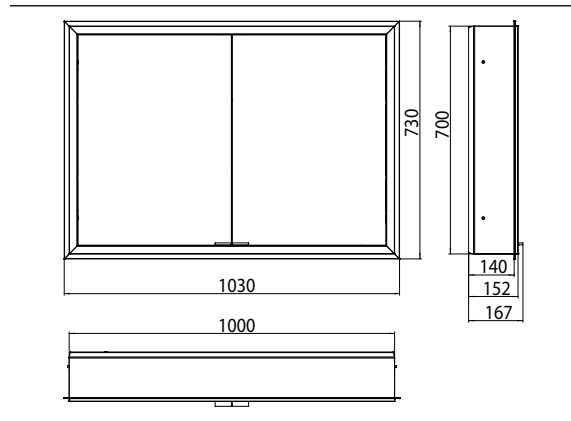

**Illuminated mirror cabinet prime, 1.000 mm, 2 doors, built-in version, IP 20 back panel mirror**

**Art.No.9497 060 93**

with light-package, with mirrored or white glass back panel, 2 continuously adjustable crystal glass shelves, 2 doors, 2 sockets and 2 switches (brightness and luminous colour cold/warm continuously dimmable), height: 730 mm, surrounding LED-lights, IP 20, energy efficiency grade: A - A++