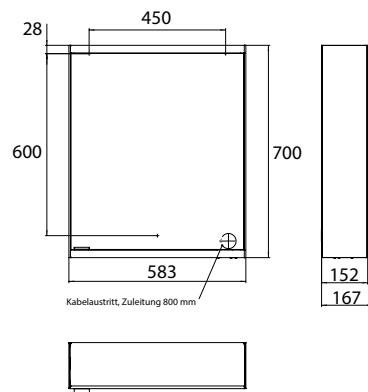

Illuminated mirror cabinet prime 2, 600 mm, 1 door, wall-mounted version, IP 20 white back panel

Art.No.9497 061 22

with light-package, with mirrored or white glass back panel, mirrored side panels, 2 continuously adjustable crystal glass shelves, 1 door (door hinge right, 1 socket and 2 switches (brightness and luminous colour cold/warm continuously dimmable), height: 700 mm, LED-lights, IP 20, energy efficiency grade: A - A++