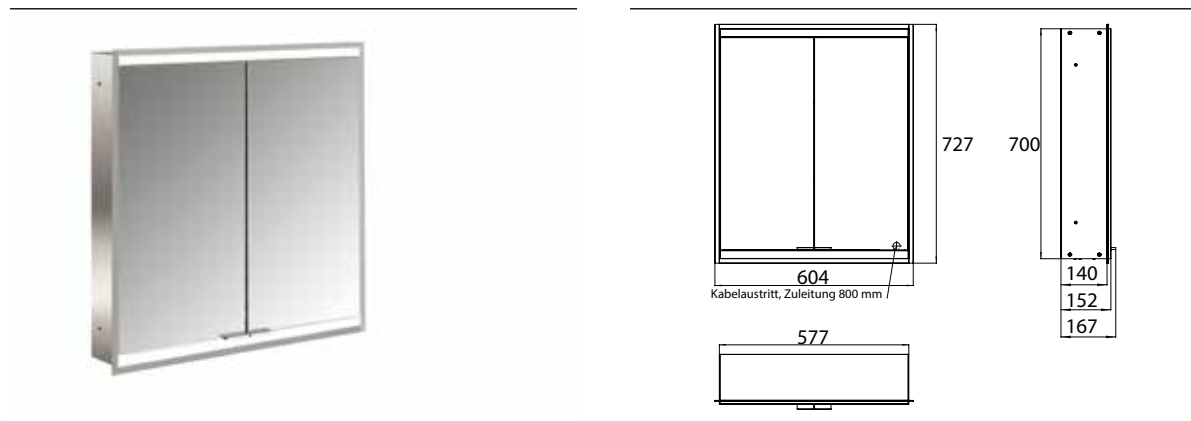

**Illuminated mirror cabinet prime 2, 600 mm, 2 doors, built-in version, IP 20 white back panel**

**Art.No.9497 061 33**

with light-package, with mirrored or white glass back panel, 2 continuously adjustable crystal glass shelves, 2 doors, 1 socket and 2 switches (brightness and luminous colour cold/warm continuously dimmable), height: 730 mm, LED-lights, IP 20, energy efficiency grade: A - A++