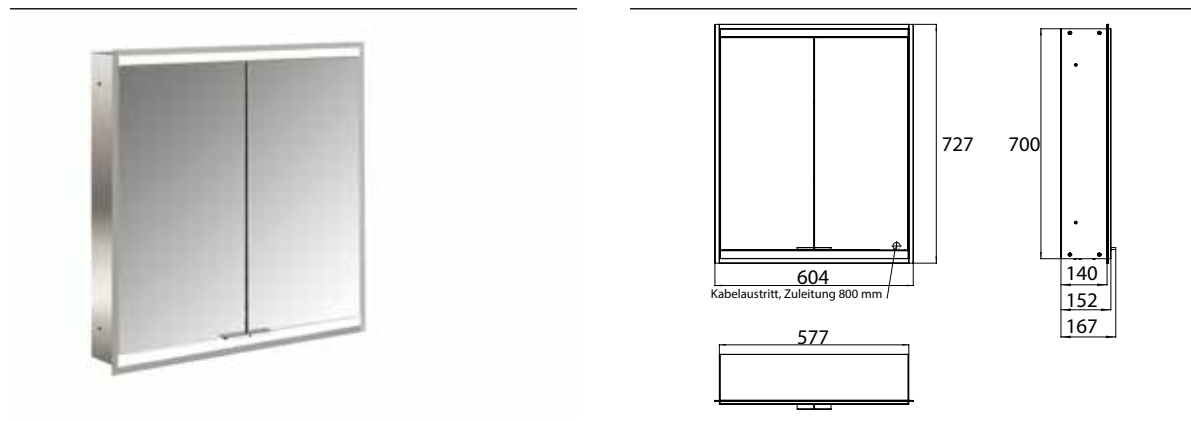

Illuminated mirror cabinet prime 2, 600 mm, 2 doors, built-in version, IP 20 white back panel

Art.No.9497 061 33

with light-package, with mirrored or white glass back panel, 2 continuously adjustable crystal glass shelves, 2 doors, 1 socket and 2 switches (brightness and luminous colour cold/warm continuously dimmable), height: 730 mm, LED-lights, IP 20