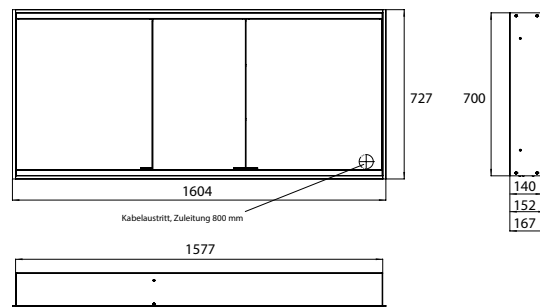

Illuminated mirror cabinet prime 2, 1.600 mm, 3 doors, built-in version, IP 20 white back panel

Art.No.9497 061 58

with light-package, with mirrored or white glass back panel, 4 continuously adjustable crystal glass shelves, 3 doors, 2 sockets and 2 switches (brightness and luminous colour cold/warm continuously dimmable), height: 730 mm, LED-lights, IP 20, energy efficiency grade: A - A++