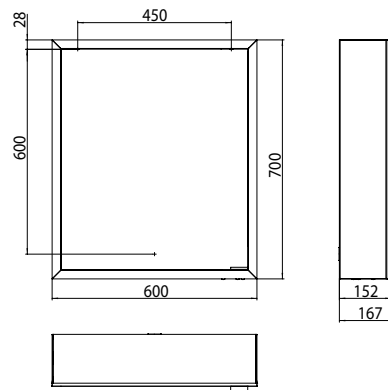

Illuminated mirror cabinet prime, 600 mm, 1 door, wall-mounted version, IP 20 white back panel

Art.No.9497 061 59

with light-package, with mirrored or white glass back panel, mirrored side panels, 2 continuously adjustable crystal glass shelves, 1 door (door hinge left), 1 socket and 2 switches (brightness and luminous colour cold/warm continuously dimmable), height: 700 mm, surrounding LED-lights, IP 20, energy efficiency grade: A - A++