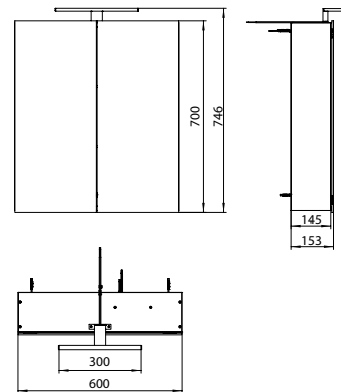

## Illuminated mirror cabinet mee (LED), 600 mm aluminium

### Art.No.9498 050 50

wall-mounted model, 2 adjustable shelves, 2 doors, 1 socket, 1 switch, height: 746 mm, 300 mm LED-Light