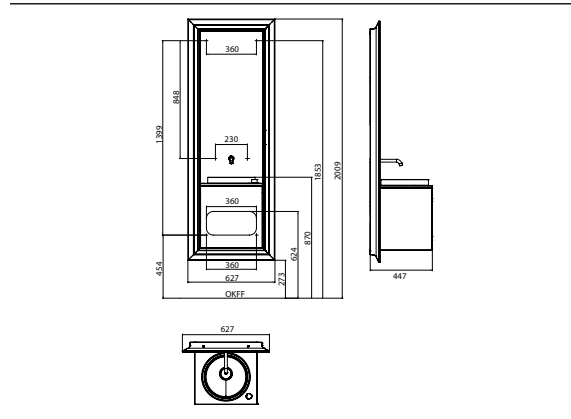

emco touch 450 classic chrome/optiwhite

Art.No.9550 278 00

Washbasin (mineral cast) 450 mm, with door handle right, side walls and front door made from glass optiwhite. Water outlet integrated into the mirror area, quantity and temperature control by means of pivoting/rocker lever on the washbasin countertop. Aerator: Ø 16.5 mm Brass cartridge with ceramic discs, drain fitting 1 1/4", flow: 7 l/min. Mirror area with surrounding LED lighting and a touch sensor integrated into the washbasin countertop (brightness dimmable to 3 levels and lighting colour - cold/warm - infinitely adjustable). Automatic LED night and orientation light on underside (can be disabled). Surrounding aluminium frame in classic design (option of chrome-plated or varnished in high-gloss black) Energy efficiency class: A-A++