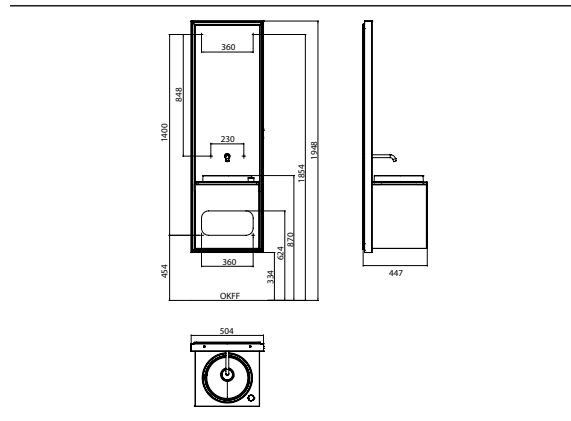

emco touch 450 slim chrome/black

Art.No.9552 279 01

Washbasin (mineral cast) 450 mm, with door handle left, side walls and front door made from black glass. Water outlet integrated into the mirror area, quantity and temperature control by means of pivoting/rocker lever on the washbasin countertop. Aerator:  $\varnothing$  16.5 mm Brass cartridge with ceramic discs, drain fitting 1 1/4", flow: 7 l/min. Mirror area with surrounding LED lighting. Two touch-sensors. Surrounding aluminium frame in slim design (option of chrome-plated or varnished in high-gloss black)