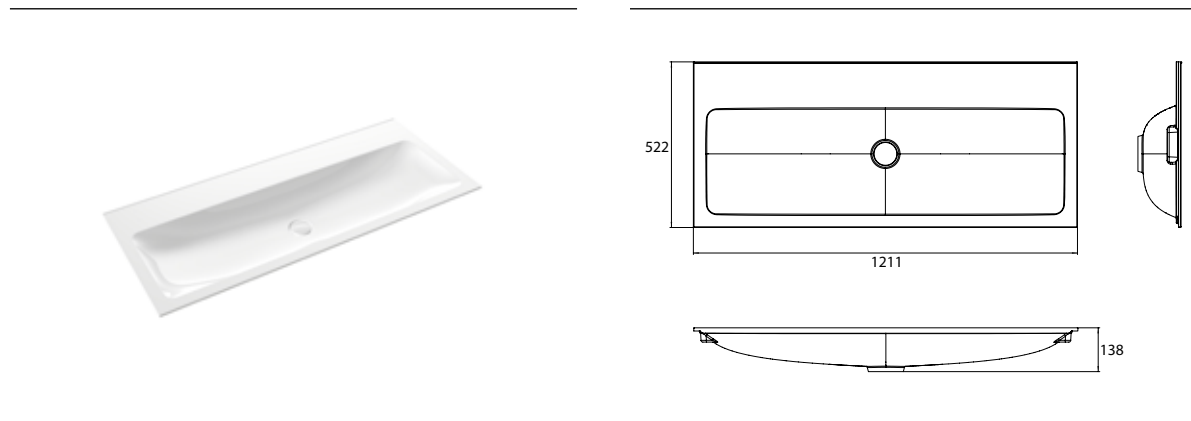

Wash basin (mineral composite), 1.200 mm with 3 tap holes

Art.No.9577 114 23

matches to Vanity units 9583 274 21 and 9583 275 21.