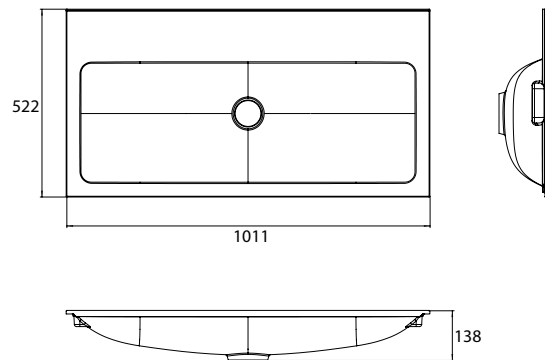

Wash basin (mineral composite), 1.000 mm without tap hole

Art.No.9577 114 30

matches to Vanity units 9583 274 20 and 9583 275 20.