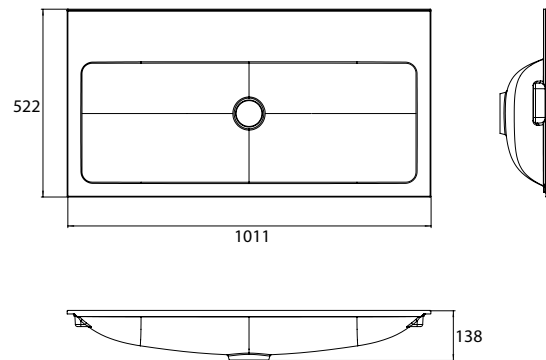

Wash basin (mineral composite), 1.000 mm with 3 tap holes

Art.No.9577 114 33

matches to Vanity units 9583 274 20 and 9583 275 20.