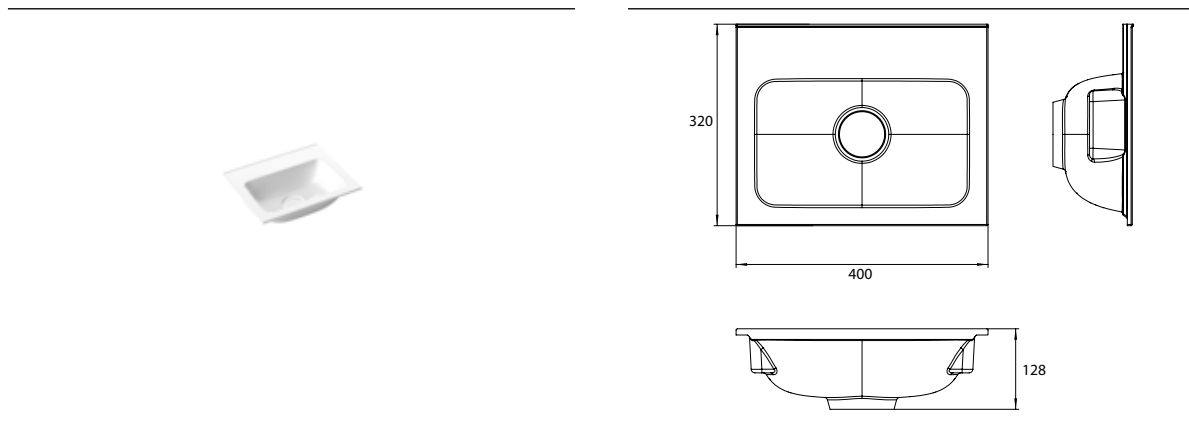

Guests wash basin (mineral composite), 400 mm without tap hole

Art.No.9577 114 40

matches to Vanity units 9583 274 24/25 and 9583 275 24/25