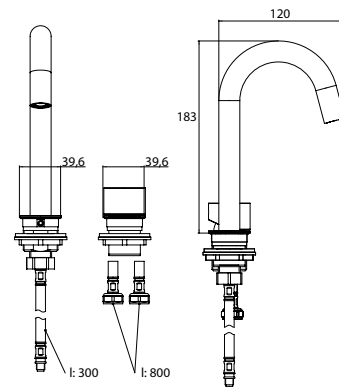

2-hole washstand fitting with pivoting/rocker lever (flow and temperature adjustment) suitable for washstand 9577 114 42. chrome

Art.No.9583 001 03