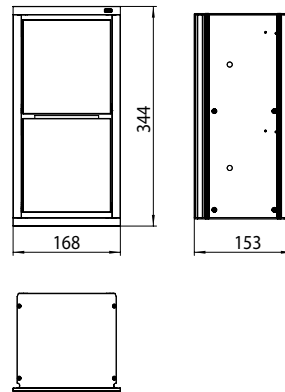

Module for toilet paper - built-in-model chrome/optiwhite

Art.No.9725 278 21