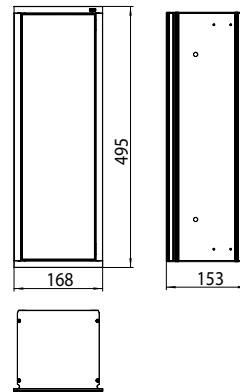

Module for toilet brush set - built-in-model chrome/black

Art.No.9730 279 31

door hinge left/right changeable