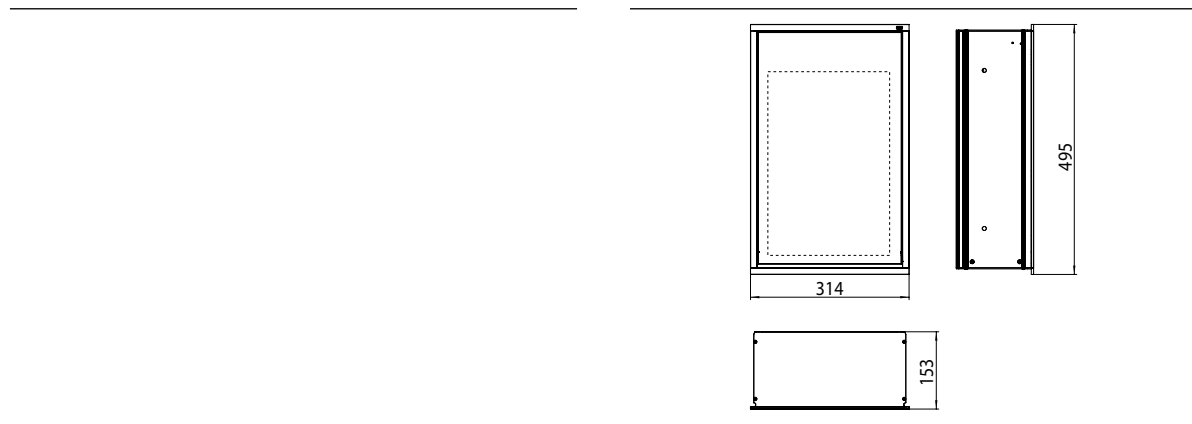

Refuse bin module - built-in-version aluminium/optiwhite

Art.No.9732 274 30