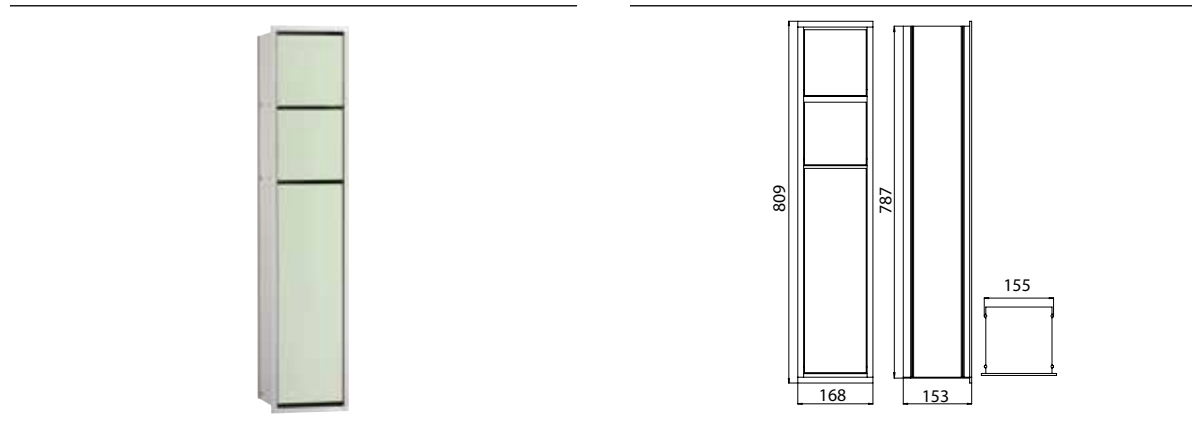

Module for WC aluminium/black

Art.No.9750 275 50

Boxes for spare paper holder, WC-paper, toilet brush set, door hinge left/right changeable