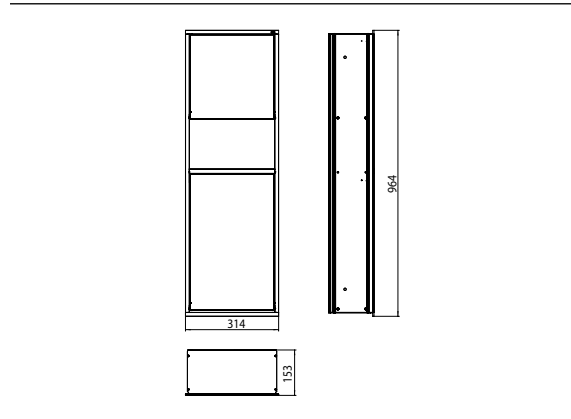

Cosmetic module - build in version aluminium/optiwhite

Art.No.9752 274 51

Paper towel dispenser, waste box