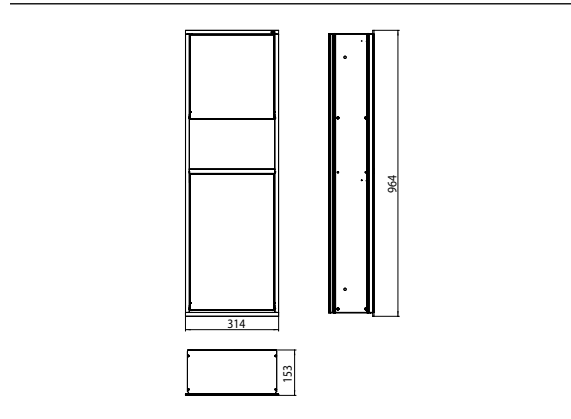

Cosmetic module - build in version chrome/black

Art.No.9752 279 51

Paper towel dispenser, waste box