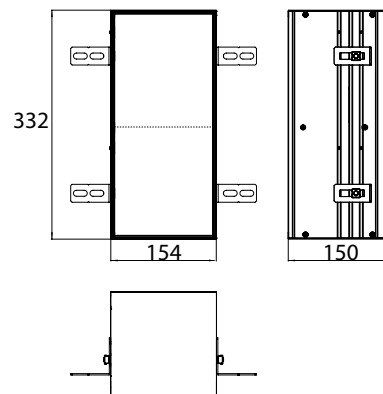

Module for WC build-in model, door tileable (tiles + adhesive, max.: 12mm) aluminium

Art.No.9756 110 03

with two boxes for WC-paper, spare paper or moist-tissue box, right-hinged door