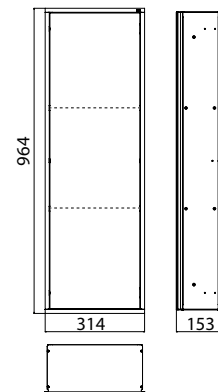

Cabinet module - build in model chrome/black

Art.No.9770 279 63

with glass-door and two aluminium shelves