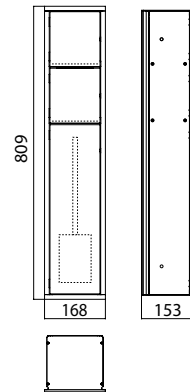

WC module, flush-mounted model, box for spare paper, paper holder, toilet brush set, aluminium/  
aluminium door hinge left

Art.No.9783 050 50