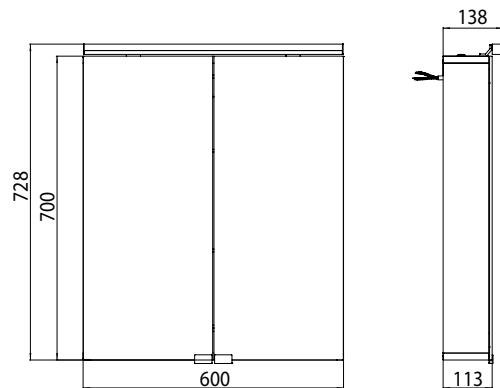

Illuminated mirror cabinet flat (LED), 600 mm, IP 44, 7 W, without washbasin illumination

Art.No.9797 050 63

wall-mounted model, 2 adjustable shelves, 2 doors, 1 socket, 1 switch, height: 728 mm, LED-Light
(Version with washbasin illumination: 2 sockets, 2 switch)