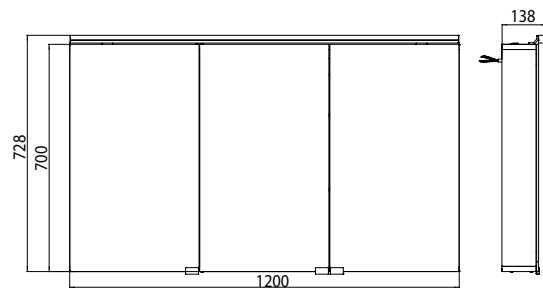

Illuminated mirror cabinet flat (LED), 1.200 mm, IP 44, 15 W, 4.000 K without washbasin illumination

Art.No.9797 050 66

wall-mounted model, 4 adjustable shelves, 3 doors, 1 socket, 1 switch, height: 728 mm, LED-Light
(Version with washbasin illumination: 2 sockets, 2 switch)