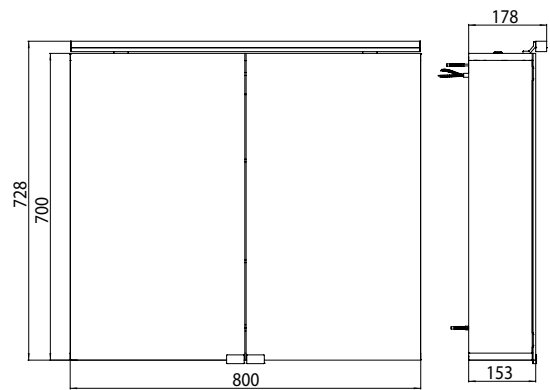

Illuminated mirror cabinet pure (LED), 800 mm, IP 44, 10 W, with washbasin illumination

Art.No.9797 052 82

wall-mounted model, 2 adjustable shelves, 2 doors, 1 socket, 1 switch, height: 728 mm, LED-Light
(Version with washbasin illumination: 2 sockets, 2 switch)