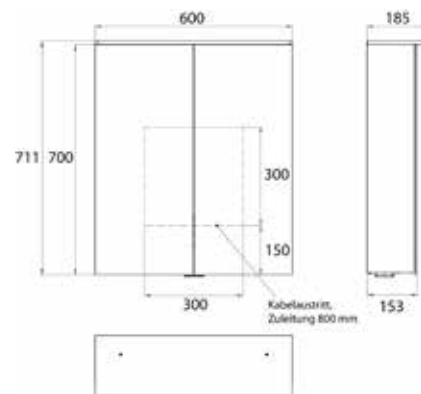

Illuminated mirror cabinet Pure 2 Design (LED), 600 mm, IP 20, 16 W, 2.700-6.500 K aluminium

Art.No.9797 054 02

wall-mounted model, 4 continuously adjustable shelves, 2 doors, 2 sockets, height: 711 mm, with light sail (washbasin lighting, light sail can be switched off separately)