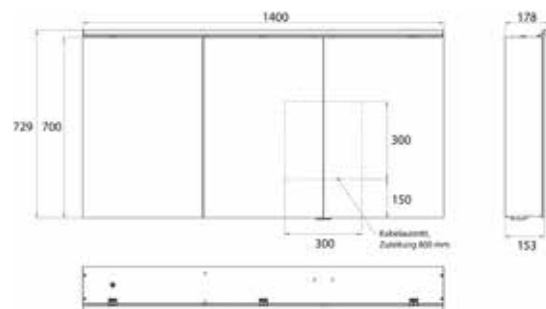

Illuminated mirror cabinet Pure 2 Classic (LED), 1400 mm, IP 20, 30 W, 2.700-6.500 K aluminium

Art.No.9797 055 06

Surface-mounted model, 6 continuously adjustable shelves, 3 doors, 2 sockets, height: 729 mm, with LED top light (washbasin light, top light can be switched off separately)